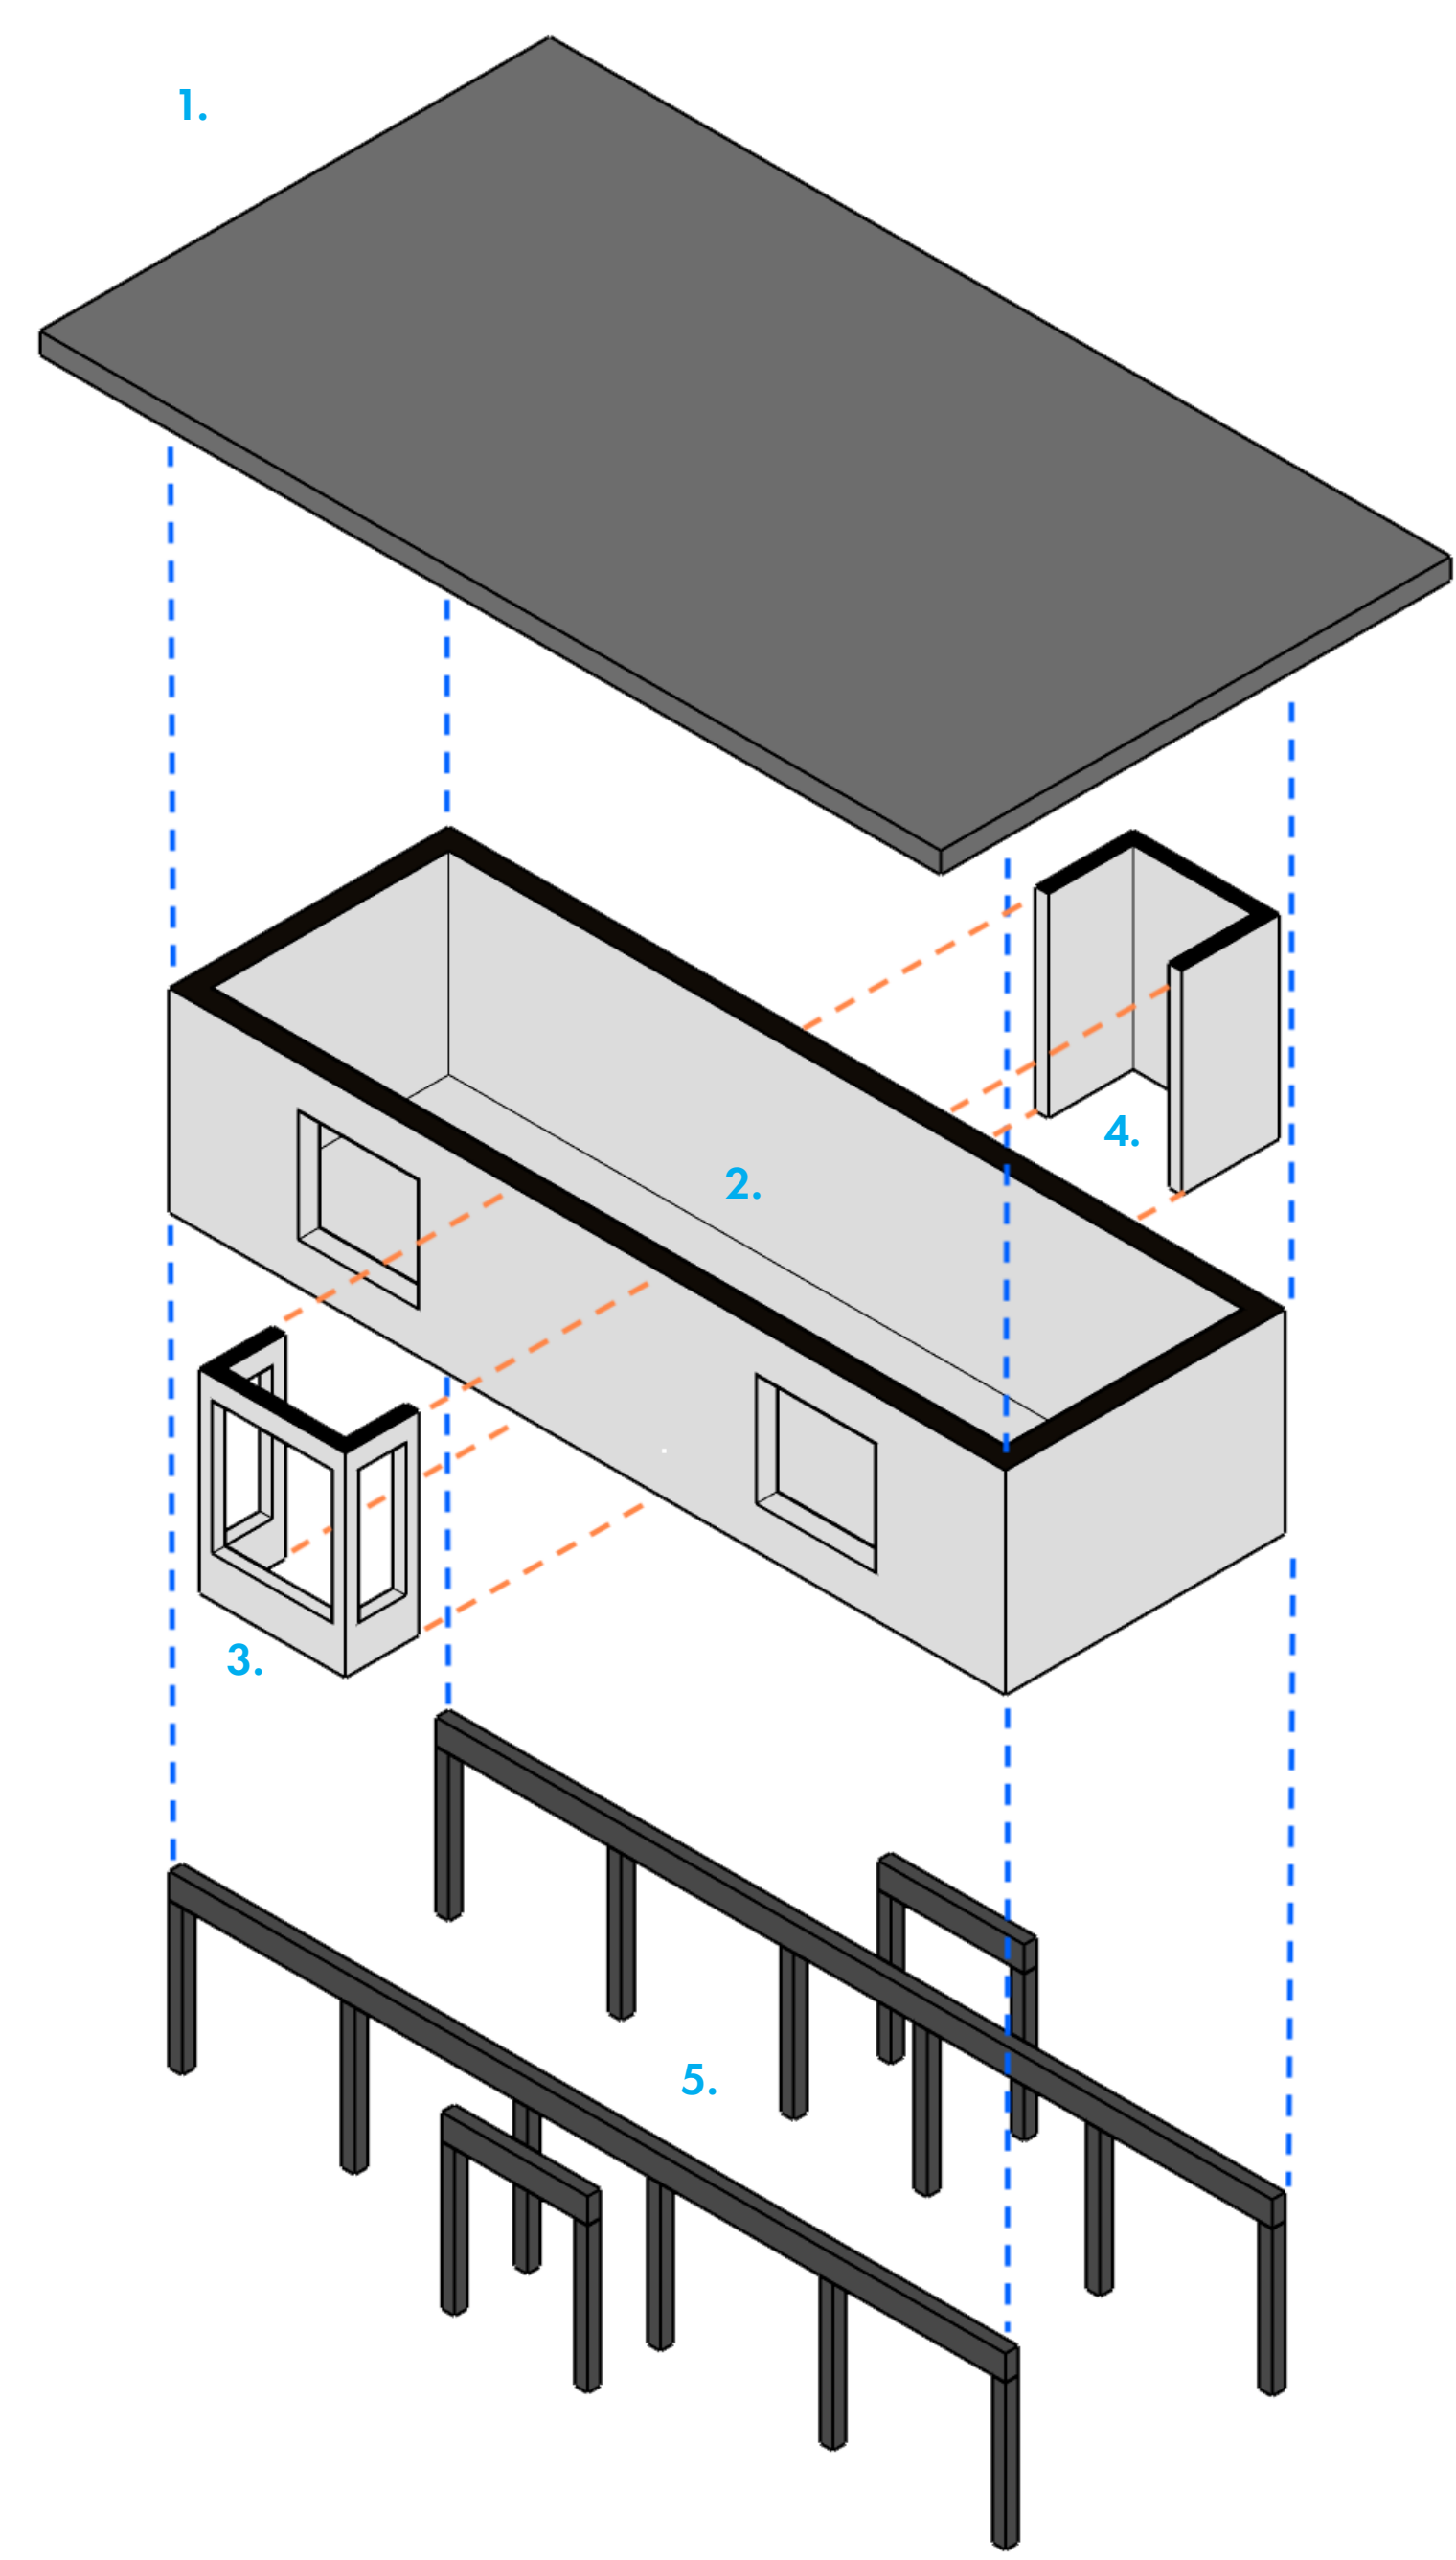

TINY KIWI CABIN

The Competition Site

SUMMARY

The TYK Meditation Cabin provides a secluded, tranquil space for guests to experience group meditation while feeling connected to their natural and sacred surroundings. In addition to a meditation site, this multi-use cabin will be used to process flower essences to produce natural products.

The TYK Cabin embraces the concepts of Biophilic Design to achieve harmony with nature. Some of the elements of Biophilic Design used in the cabin include:
Extended Roof - allows the guests to feel sheltered from harsh elements
Tilted Roof - allows for an unimpeded view up the hill and of the surroundings
Extruded Central Window - allows for more hours of exposure to sunlight for connection to nature and allows adequate sun exposure for processing the flower essences.

Some unique design elements ensure that the TYK cabin feels like a protected and silent space for meditation. Some of these elements are:
Additional Rear Entrance - minimizes disturbance to guests
Push Main Entrance Out - creates a mudroom separate from the meditation room
Dropped Floor - stepping up into the meditation room provides a psychological lift

The TYK Cabin will use local timber and materials to maintain a low environmental impact for the project.

Building Section

FUNCTIONAL DESIGN

- LEGEND:**
- 1. Roof
 - 2. Meditation Area
 - 3. Sun Area
 - 4. Mudroom
 - 5. Foundation