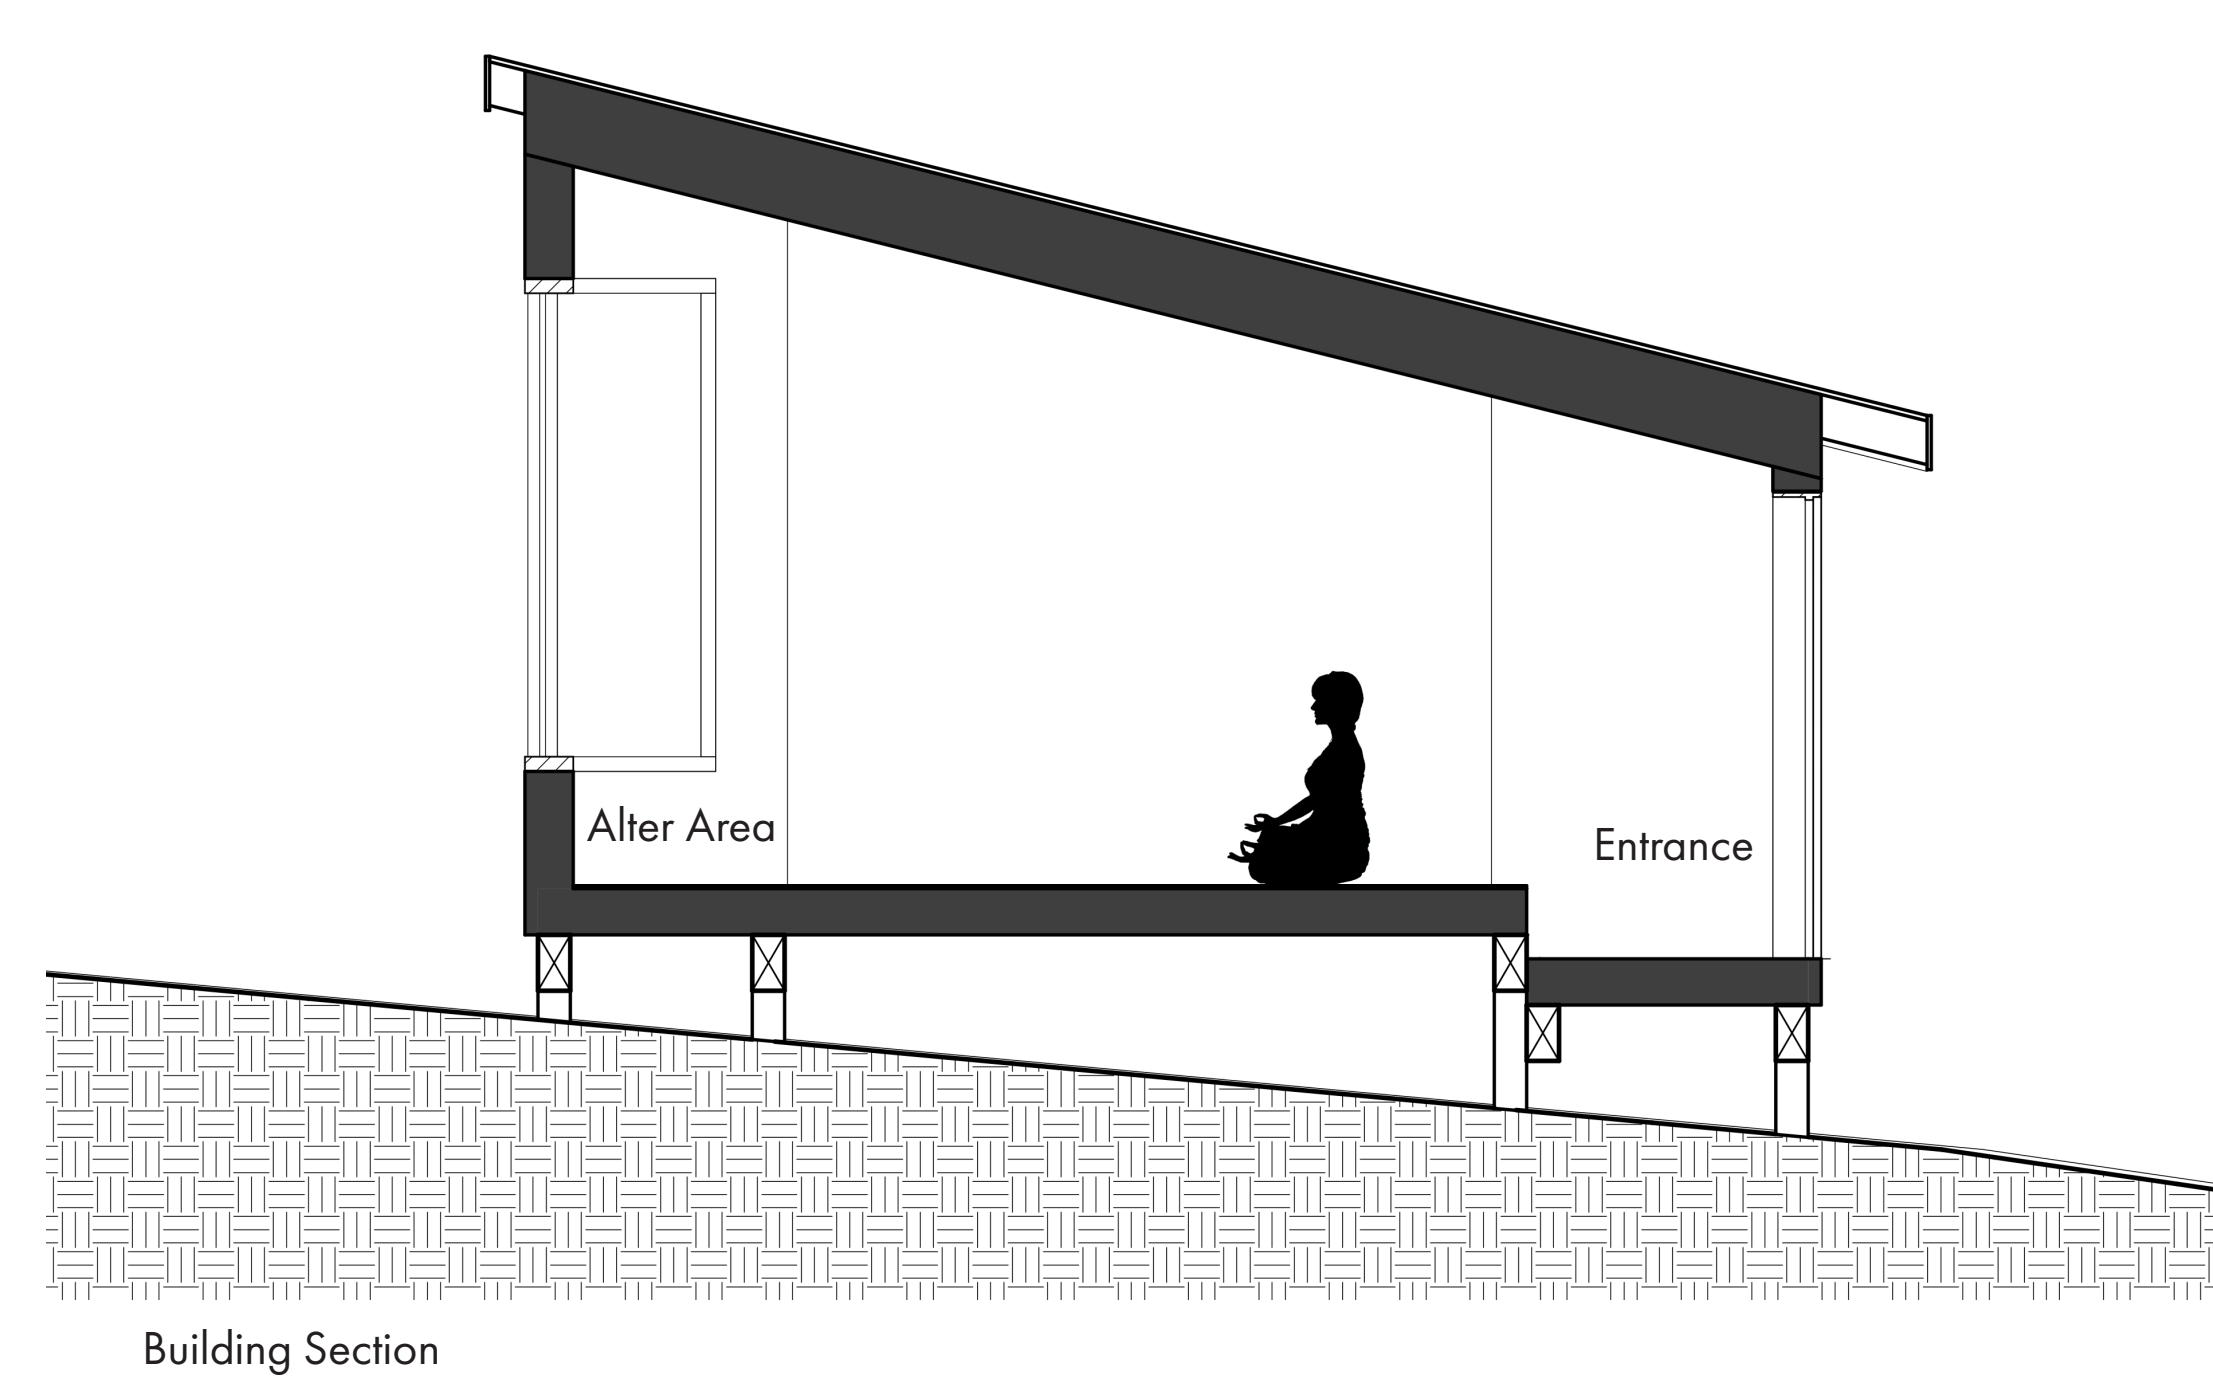

TINY KIWI CABIN

The Competition Site

SUMMARY

The TYK Meditation Cabin provides a secluded, tranquil space for guests to experience group meditation while feeling connected to their natural and sacred surroundings. In addition to a meditation site, this multi-use cabin will be used to process flower essences to produce natural products.

The TYK Cabin embraces the concepts of Biophilic Design to achieve harmony with nature. Some of the elements of Biophilic Design used in the cabin include:
Extended Roof - allows the guests to feel sheltered from harsh elements
Tilted Roof - allows for an unimpeded view up the hill and of the surroundings
Extruded Central Window - allows for more hours of exposure to sunlight for connection to nature and allows adequate sun exposure for processing the flower essences.

Some unique design elements ensure that the TYK cabin feels like a protected and silent space for meditation. Some of these elements are:
Additional Rear Entrance - minimizes disturbance to guests
Push Main Entrance Out - creates a mudroom separate from the meditation room
Dropped Floor - stepping up into the meditation room provides a psychological lift

The TYK Cabin will use local timber and materials to maintain a low environmental impact for the project.

FUNCTIONAL DESIGN

1. **LEGEND:**
1. Roof
  2. Meditation Area
  3. Sun Area
  4. Mudroom
  5. Foundation